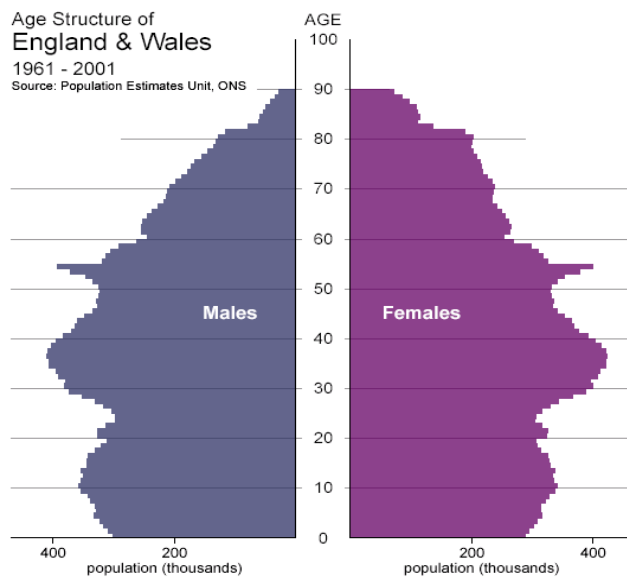

#### Graff 3

A oedd eich llun yn gywir? Trafodwch y pyramid olaf. Sut mae'n cymharu â'r lleill?

Nodiadau

Age Structure of  
England & Wales  
1961 - 2001

Source: Population Estimates Unit, ONS

ANIMATE  
▶ play  
⏸ pause

**1968**  
48.5 million

Start: 1961 ◀ ▶ End: 2001

Age Structure of  
England & Wales  
1961 - 2001

Source: Population Estimates Unit, ONS

ANIMATE  
▶ play  
⏸ pause

**1983**  
49.6 million

Start: 1961 ◀ ▶ End: 2001

Age Structure of  
England & Wales  
1961 - 2001

Source: Population Estimates Unit, ONS

ANIMATE  
▶ play  
⏸ pause

**2001**  
52.1 million

Start: 1961 ◀ ▶ End: 2001